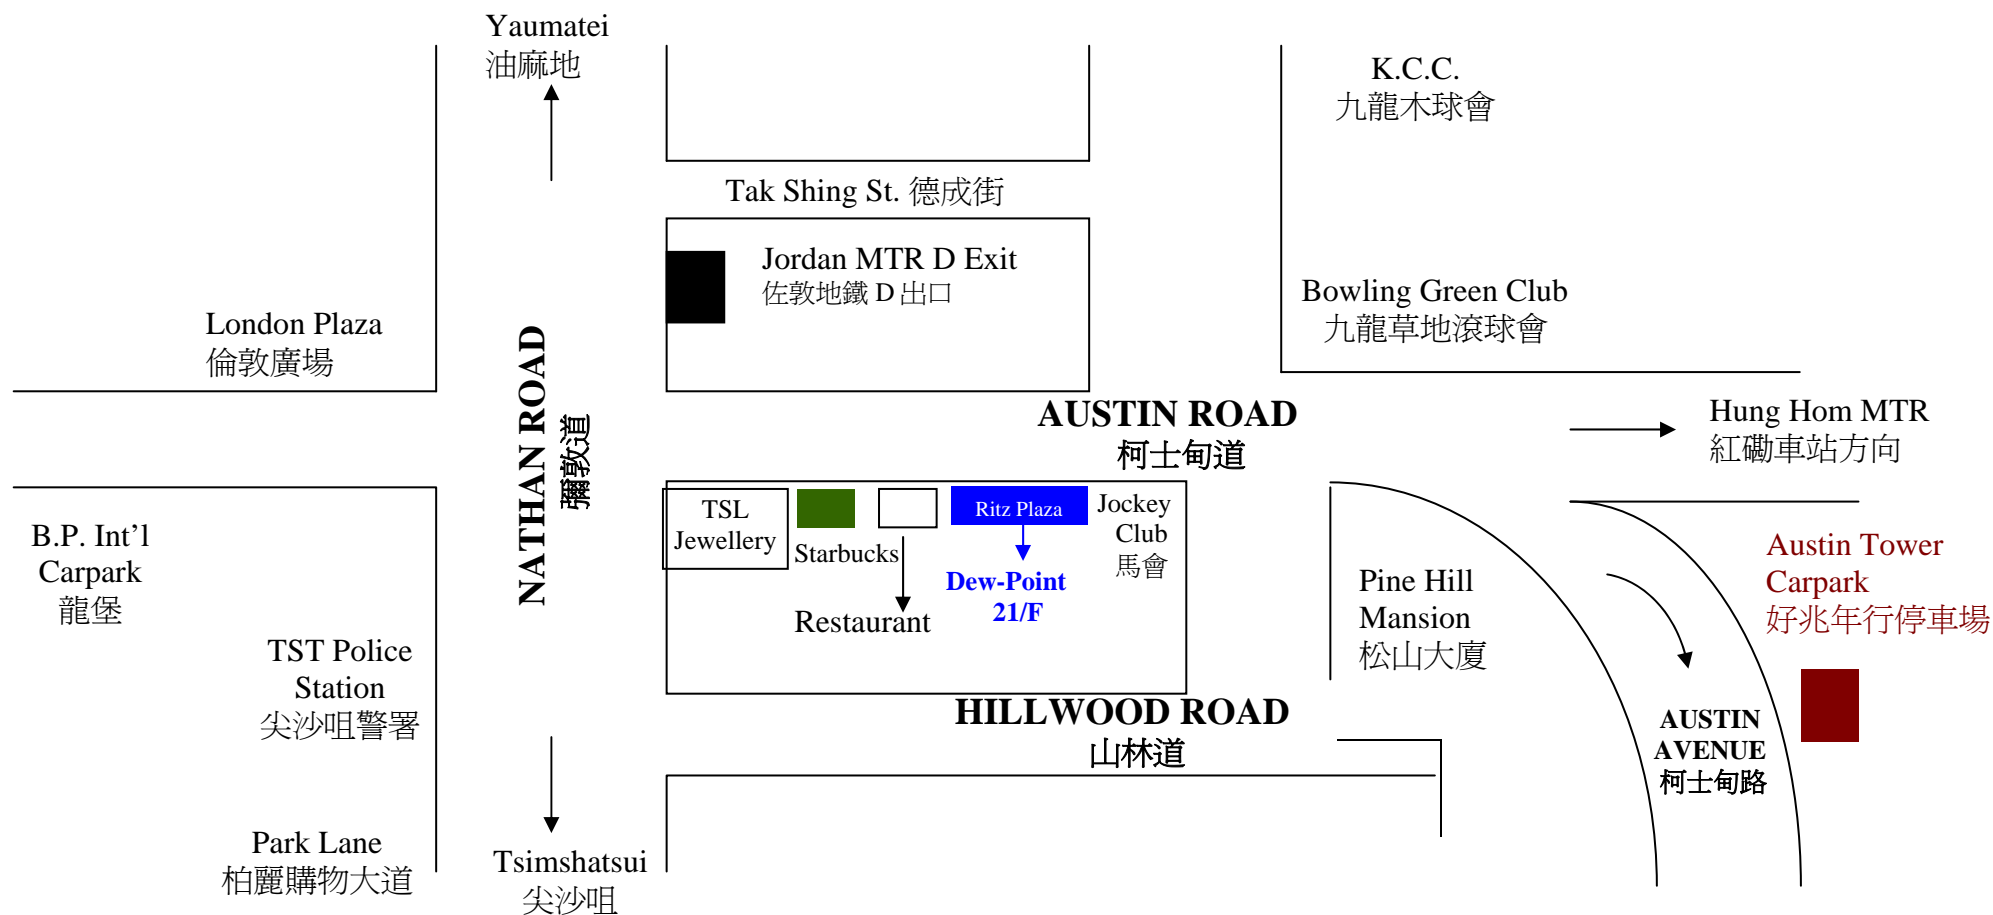

## Directions:

a) *If you take a bus from Star Ferry* – take KMB No.6 or 6A, get off at TST Police Station which will bring you right into the junction of Austin Road & Nathan Road. Then cross Nathan Road and walk along Austin Road, you will see TSL Jewellery. Walk all the way towards Cox Road / Chatham Road. Right next to Restaurant, you will see **Ritz Plaza** which has a Restaurant on the ground floor.

b) *If you take MTR* – get off at Jordan Station D exit for Four Seas Building. Stay on the left and walk along Nathan Road towards Tsimshatsui, then walk for about 1 minute then you will see the first traffic light at Austin Road / Nathan Road junction. Cross the road and turn left you will see TSL Jewellery. Walk all the way towards Cox Road / Chatham Road. Right next to Restaurant, you will see **Ritz Plaza**.

c) *If you take a car* – park your car at B.P. Int'l Public carpark on Austin Road, then walk across Nathan Road, and walk all the way along Austin Road towards Cox Road / Chatham Road. Right next to Restaurant, you will see **Ritz Plaza**.

S:\NFS\Dew-Point\DPI Info\DPI map 2011.doc

Dew-Point International Ltd. 21/F Ritz Plaza, 122 Austin Rd, Tsimshatsui, Kowloon, Hong Kong

迪寶管理顧問有限公司. 香港九龍尖沙咀柯士甸道麗斯中心 21 樓

☎ 2730 1151 ☎ 2730 0164 ✉ info@dew-point.com.hk Website: <http://www.dew-point.com.hk>